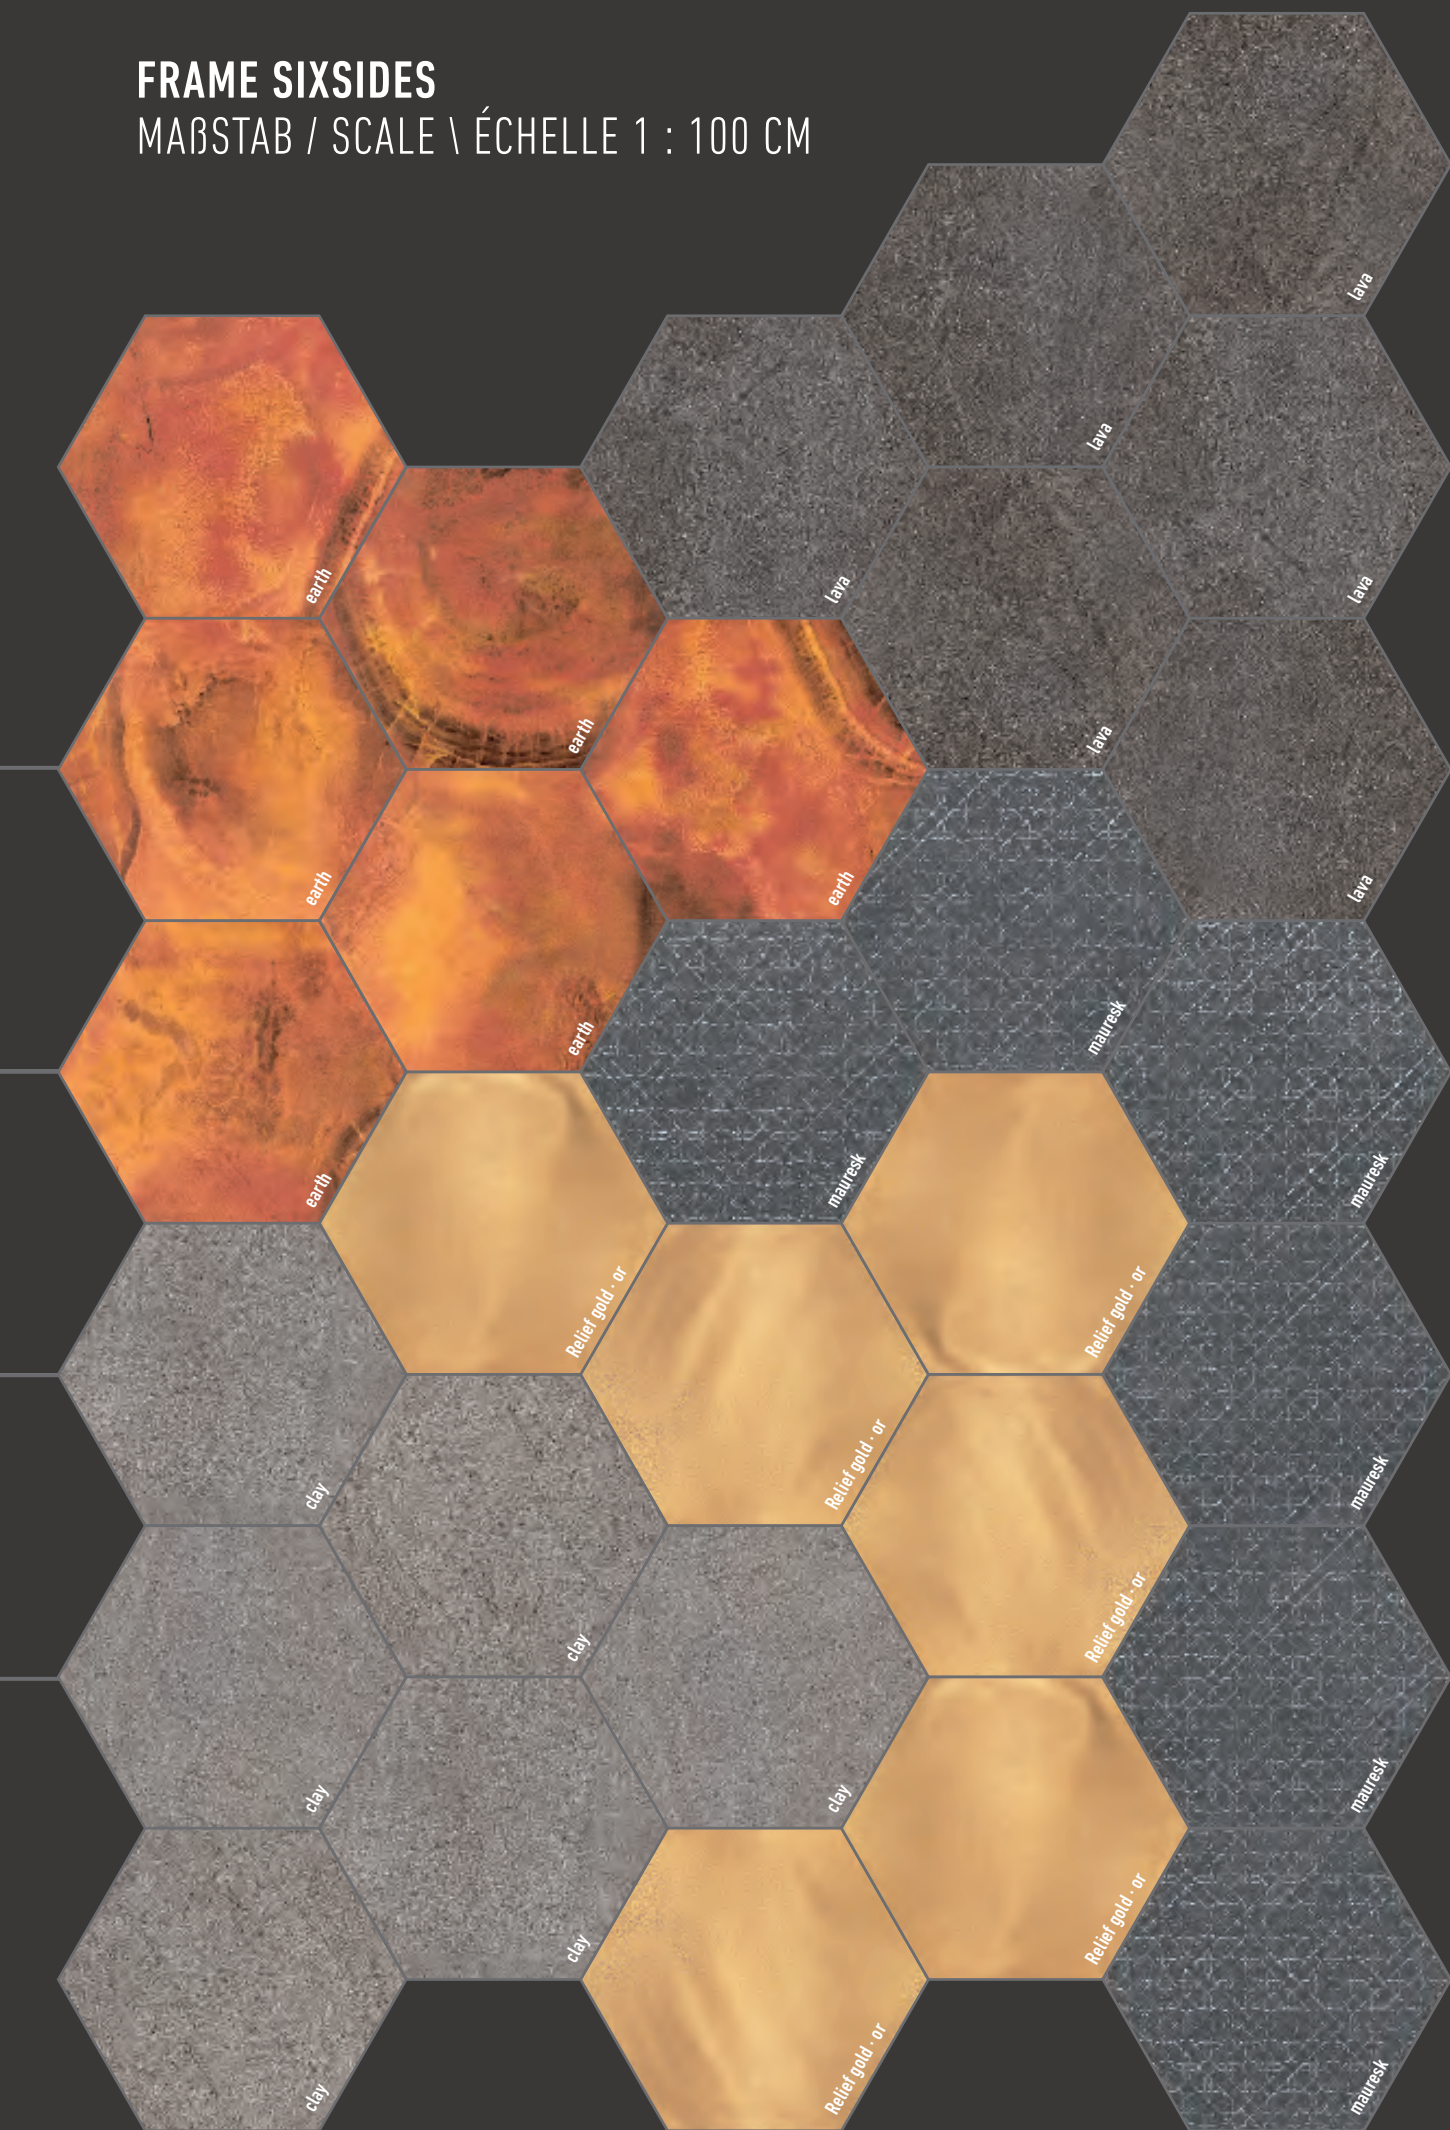

steuler|design

FRAME # 6MM

40 × 120 / 06 cm

STEULER FLIESENGRUPPE

FRAME SIXSIDES

MABSTAB / SCALE \ ÉCHELLE 1 : 100 CM

FRAME SIXSIDES

MABSTAB / SCALE \ ÉCHELLE 1 : 100 CM

gold - or

square

square

gold - or

square

square

gold - or

square

square

gold - or

square

square

lake

lake

lake

lake

lake

lake

lake

lake

square

square

basalt

basalt