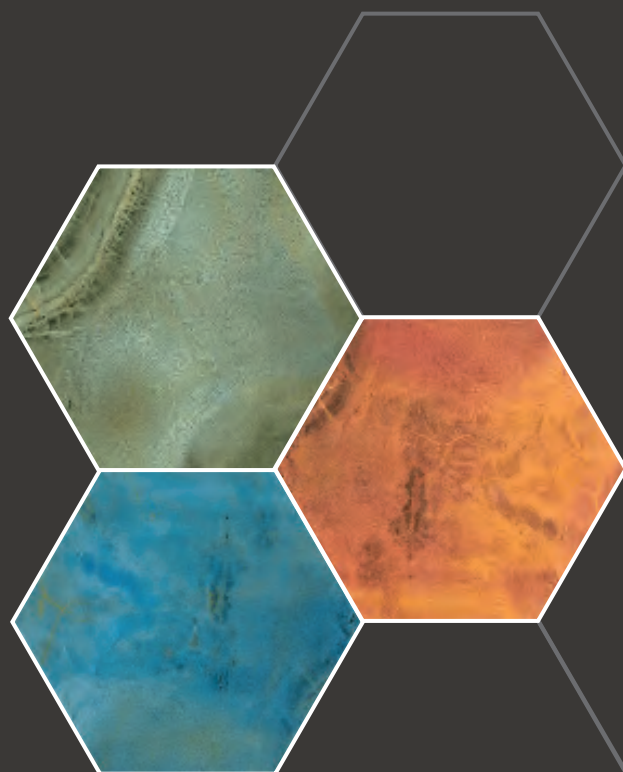

steuler|design

FRAME # 6MM

40 × 120 / 06 cm

STEULER FLIESENGRUPPE

FRAME SIXSIDES

MABSTAB / SCALE \ ÉCHELLE 1 : 100 CM

FRAME SIXSIDES

MABSTAB / SCALE \ ÉCHELLE 1 : 100 CM

gold - or

square

square

gold - or

square

square

gold - or

square

square

gold - or

square

square

lake

lake

lake

lake

lake

lake

lake

lake

square

square

basalt

basalt